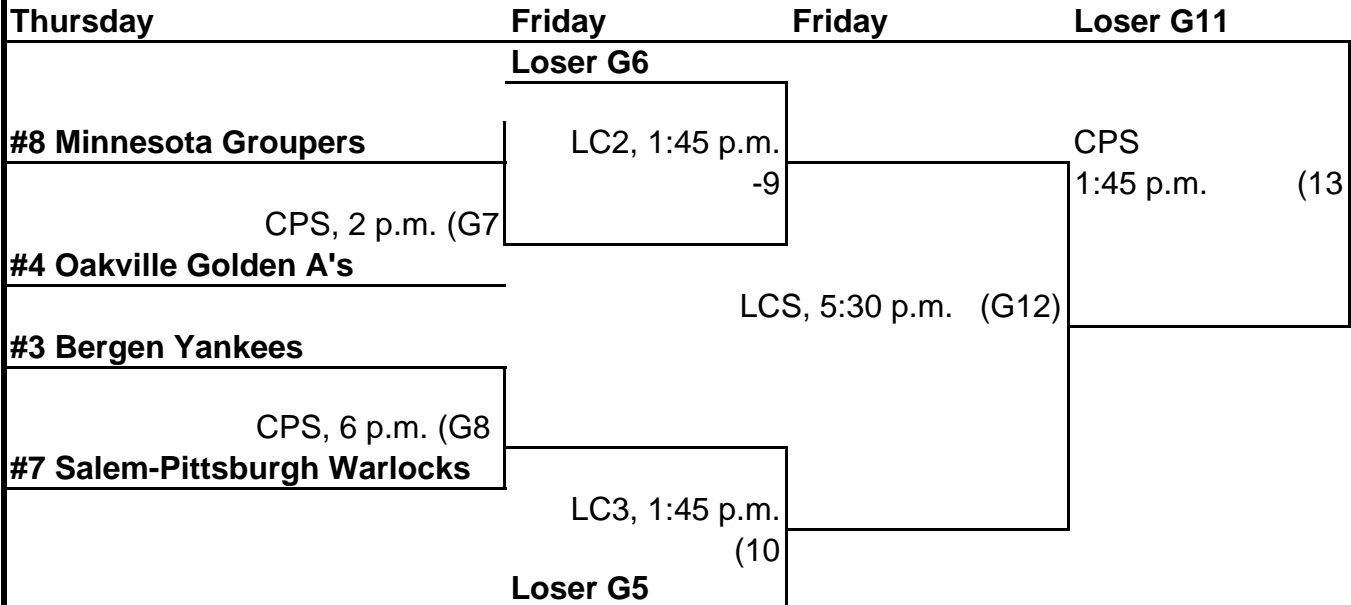

# Masters AAA Double-Elimination Bracket

Thursday
Thursday
Friday
Saturday
Updated: Thursday, 2 pm

Saturday 1:30 p.m. (14) **Champion**

Loser G11  
 CPS 1:45 p.m. (13)