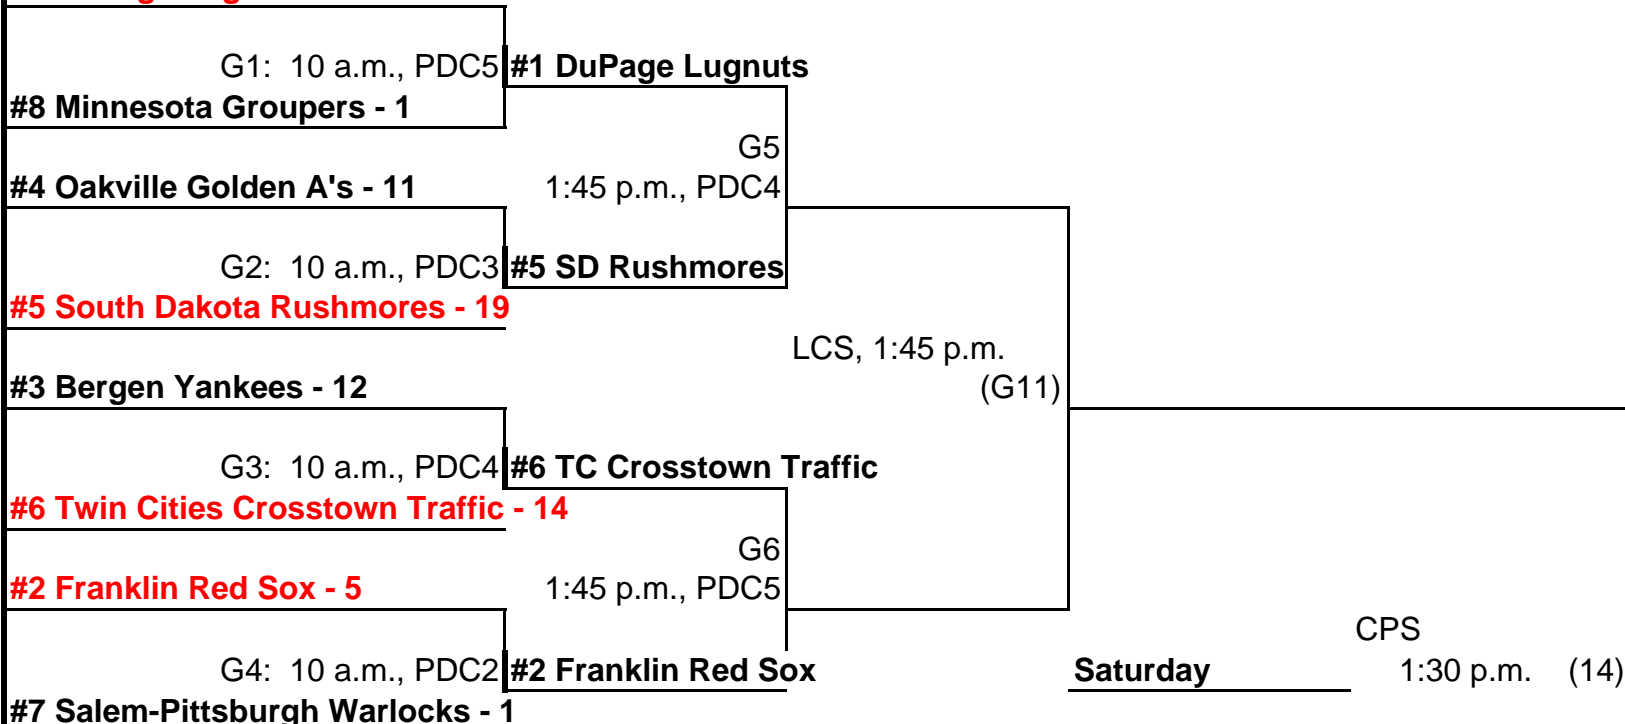

# Masters AAA Double-Elimination Bracket

Thursday
Thursday
Friday
Saturday
Updated: Thursday, 2 pm

Saturday 1:30 p.m. (14) **Champion**

Loser G11  
 CPS 1:45 p.m. (13)