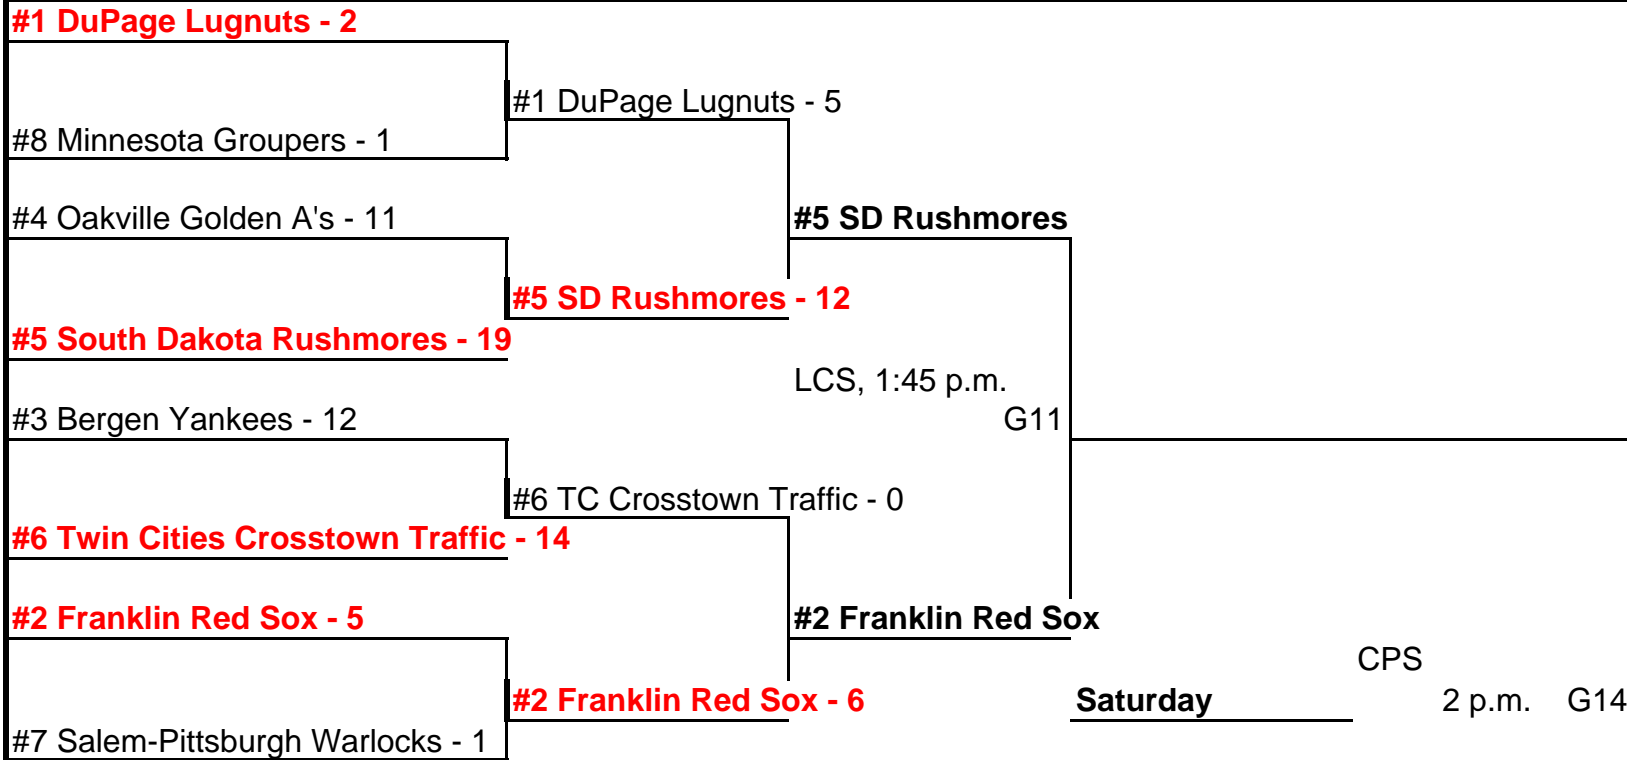

Masters AAA Double-Elimination Bracket

Updated:
Thursday, 5 pm

Thursday **Thursday** **Friday** **Saturday**

Champion

Thursday **Friday** **Friday** **Loser G11**