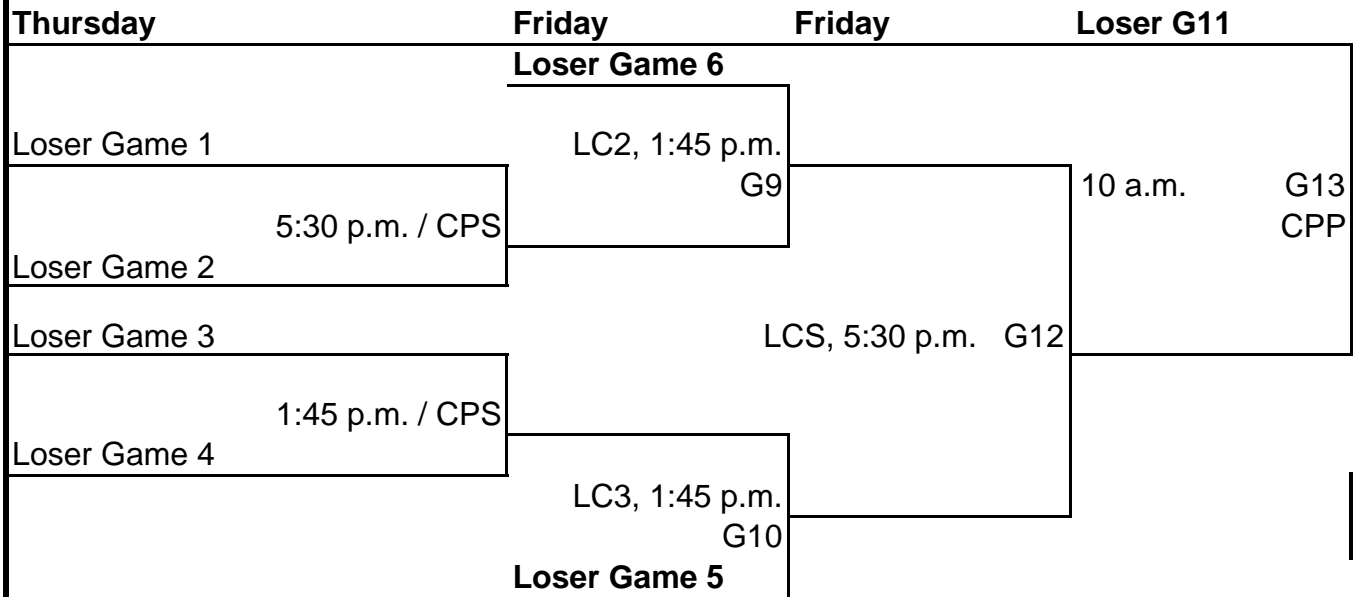

Legends AAA Double-Elimination Bracket

**Updated:
Wednesday 6 pm**

Thursday Thursday Friday Saturday

Champion

Higher seeded team home until championship, where winners bracket team is home.