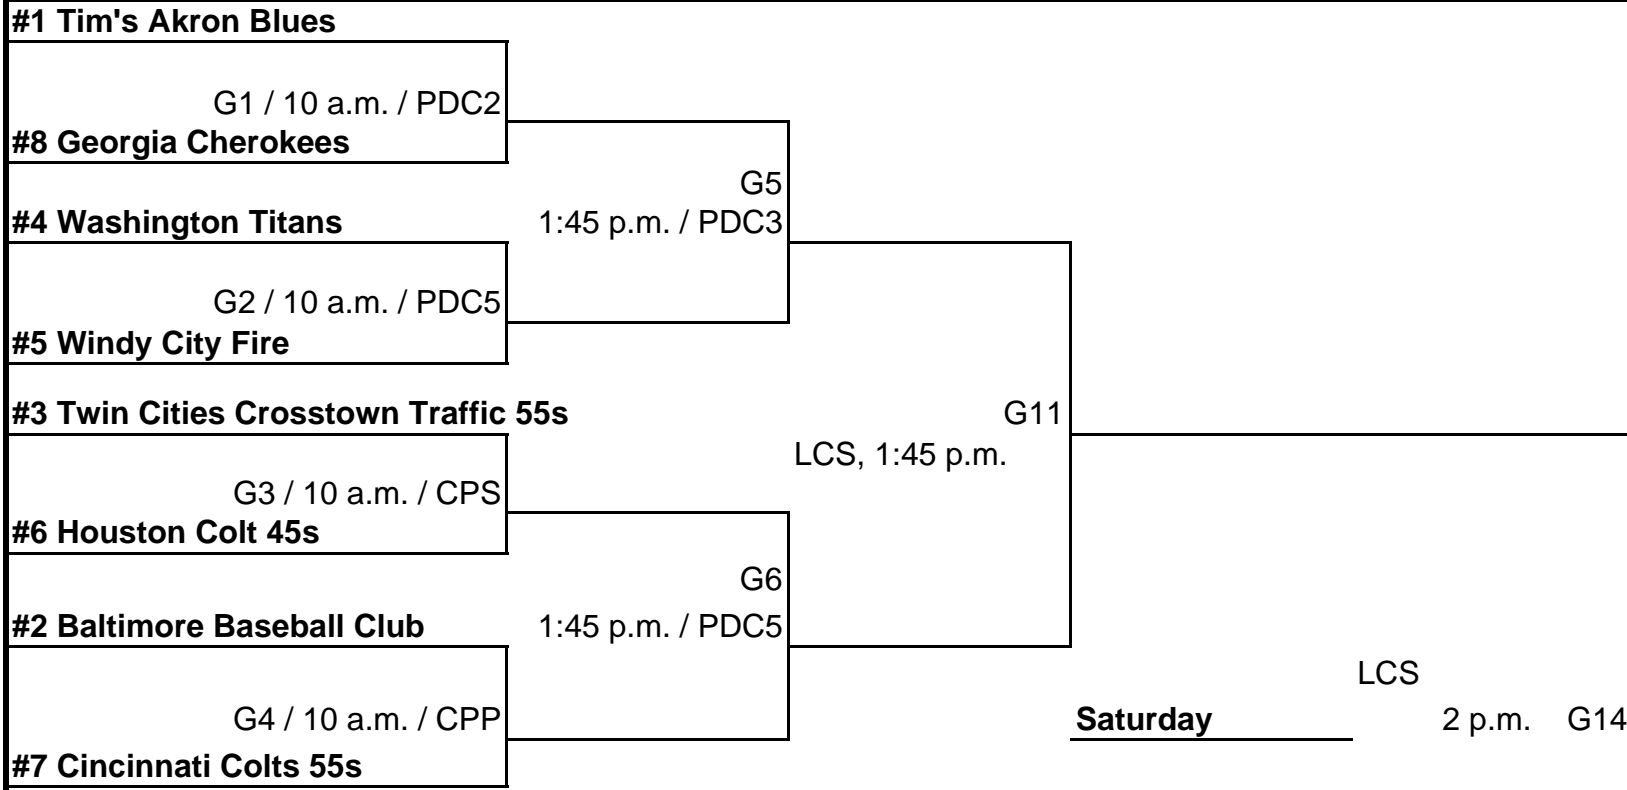

Legends AAA Double-Elimination Bracket

**Updated:
Wednesday 6 pm**

Thursday Thursday Friday Saturday

Champion

Higher seeded team home until championship, where winners bracket team is home.